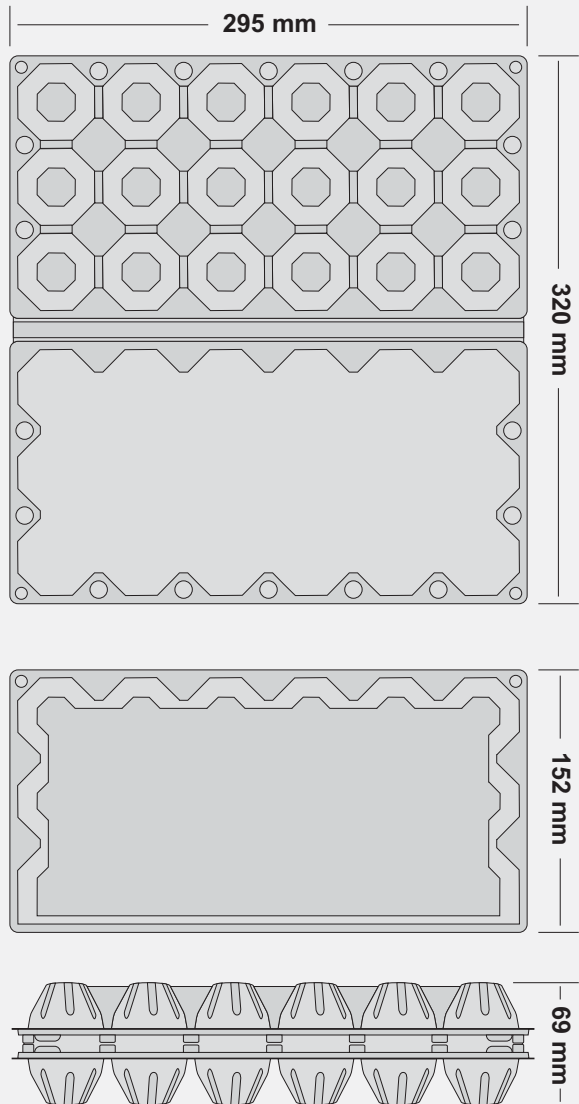

# DATA SHEET

Product Code: **RSC1800RP0**

Caliber:

Material Name: **R-PET**

Units: 1

Eggs/Unit: 18

Processing: **vacuum formed**

Weight/Pack: **52,6 g ±5**

### Pack Dimensions